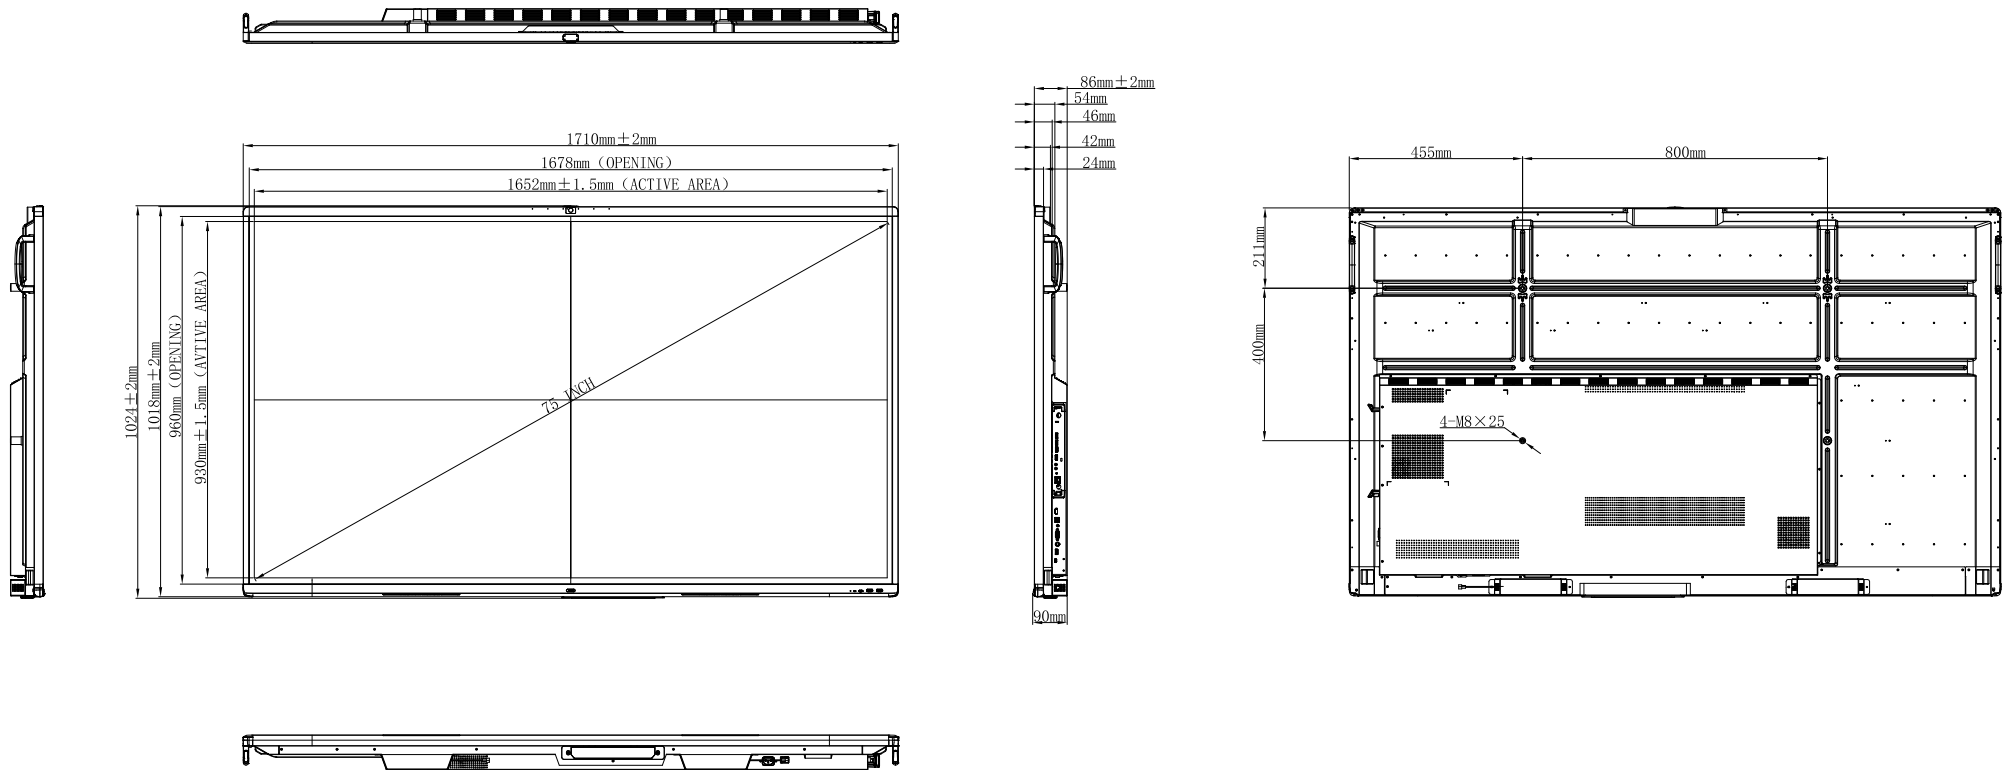

## MAXHUB V5 Vogue Series 65インチ (V65FA)

MODEL No.	V65FA - CS2172A - B	SCALE	1 : 1
PART No.	V65FA - CS2172A - B - M099	SIZE	FREE
UNIT	mm		

## MAXHUB V5 Vogue Series 75インチ (V75FA)

MODEL No.	V75FA - CS2272A - B	SCALE	1 : 1
PART No.	V75FA - CS2272A - B - M009	SIZE	FREE
UNIT	mm		