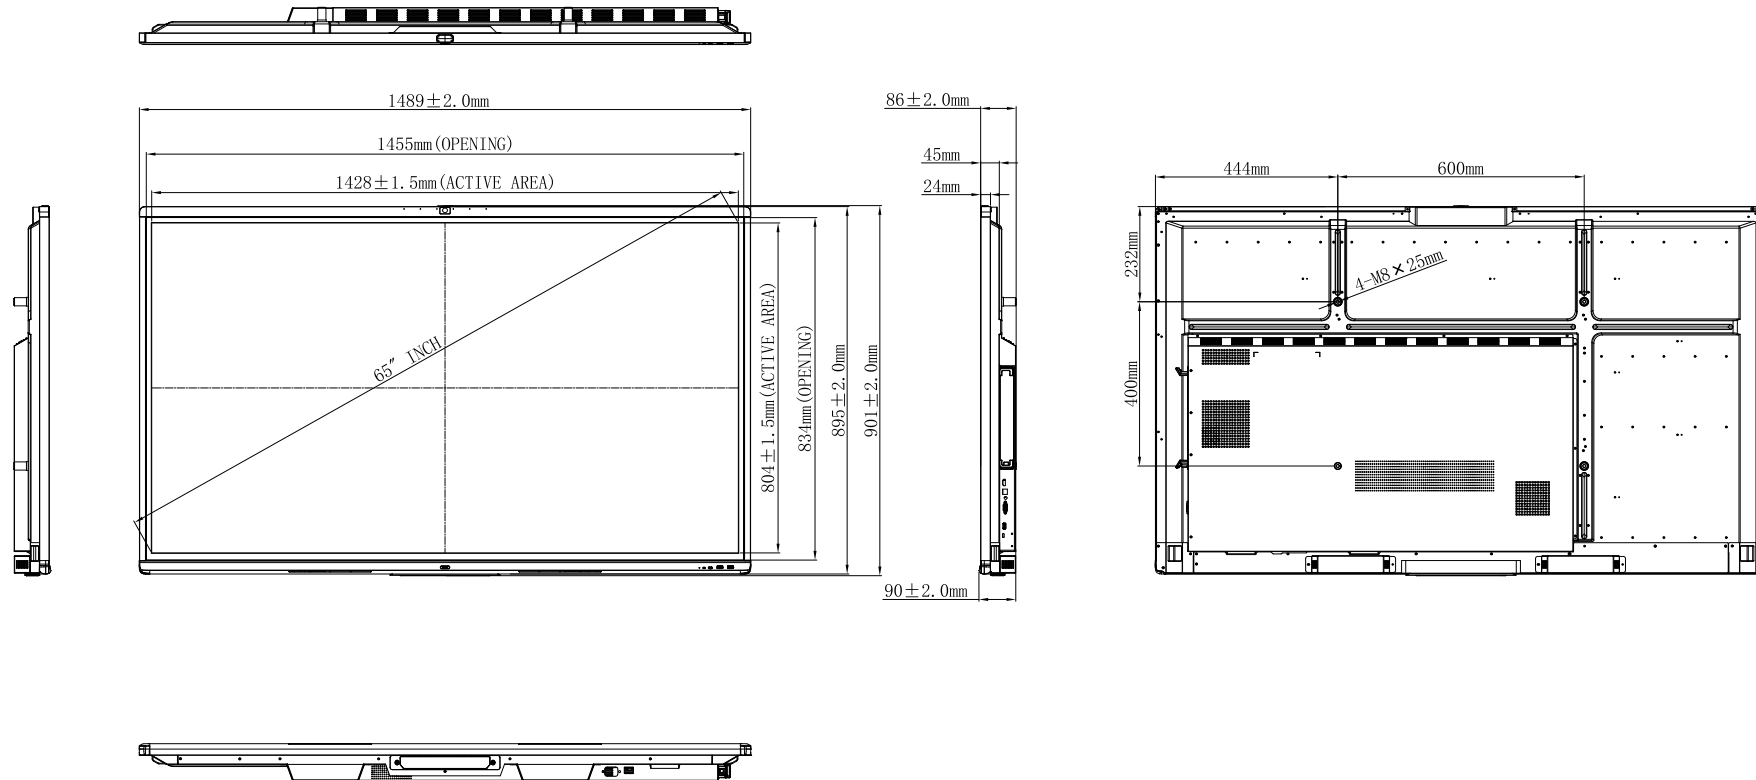

## MAXHUB V5 Vogue Series 65インチ (V65FA)

MODEL No.	V65FA - CS2172A - B	SCALE	1 : 1
PART No.	V65FA - CS2172A - B - M099	SIZE	FREE
UNIT	mm		

## MAXHUB V5 Vogue Series 75インチ (V75FA)

MODEL No.	V75FA - CS2272A - B	SCALE	1 : 1
PART No.	V75FA - CS2272A - B - M009	SIZE	FREE
UNIT	mm		